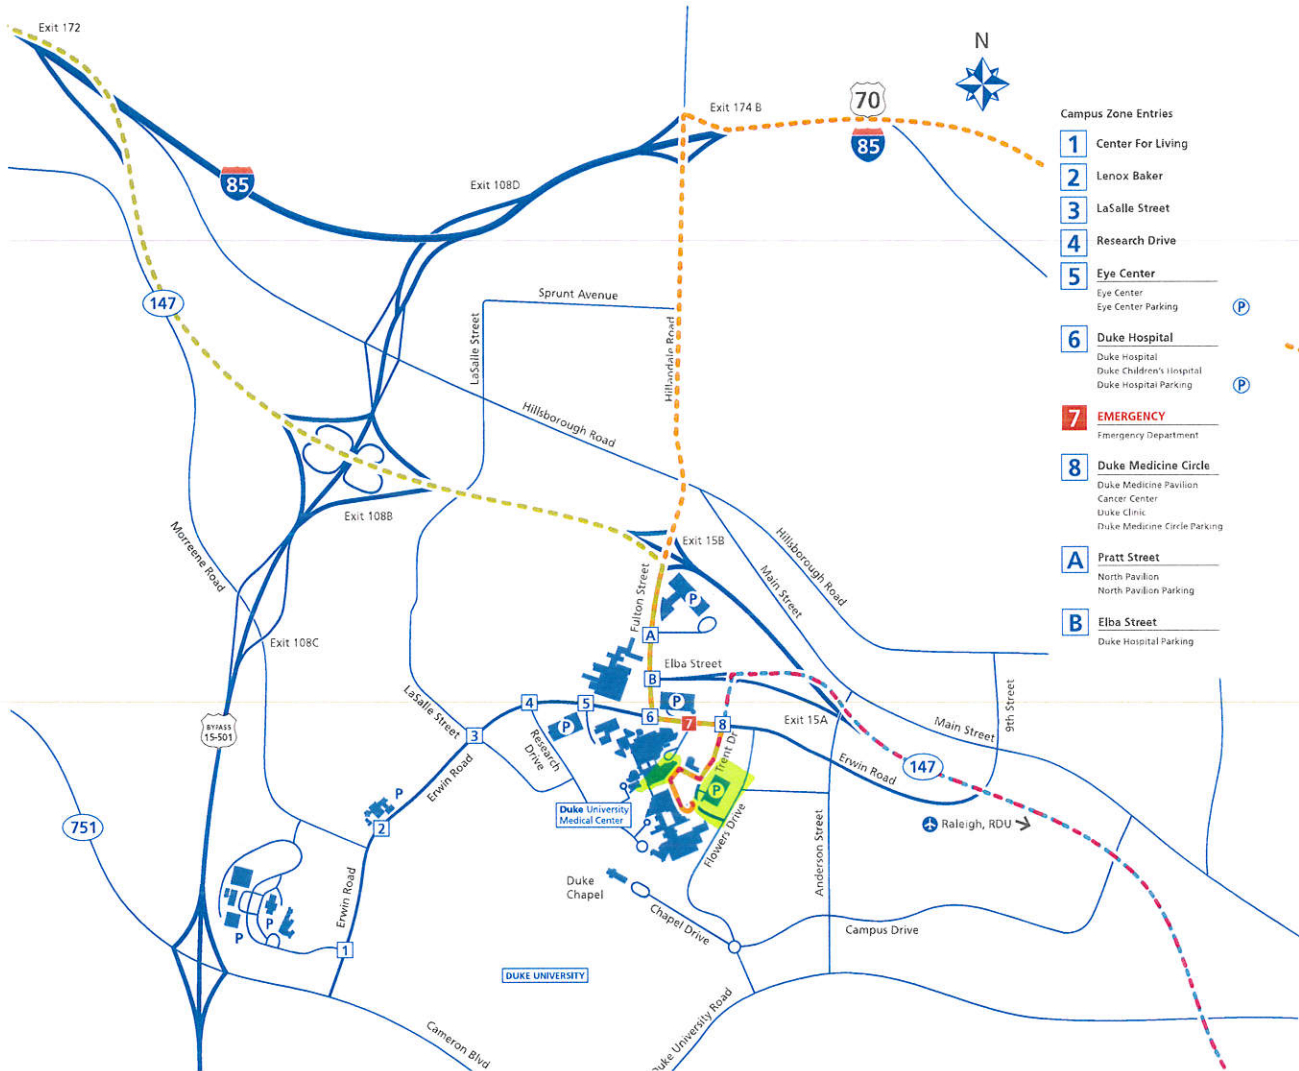

Duke University Medical Center Campus Map

Directions to Duke Medicine Circle

From Greensboro and points west

- From I-85, take Exit 172—NC 147 South.
- From NC 147, take Exit 15B—Fulton Street. Turn right onto Fulton Street.
- Turn left onto Erwin Road.
- Turn right onto Trent Drive. You will see signs referencing Zone 8.
- Trent Drive becomes Duke Medicine Circle.
- The Duke Medicine Circle parking garage is located at 302 Trent Drive, about 1/10 mile after you make the turn onto Trent Drive.

Directions to Duke Medicine Circle

From Richmond and points north

- From I-85, take Exit 174B—Hillandale Road. Turn left onto Hillandale Road.
- Drive 1.5 miles south and continue without turning as Hillandale Road becomes Fulton Street.
- Turn left onto Erwin Road.
- Turn right onto Trent Drive. You will see signs referencing Zone 8.
- Trent Drive becomes Duke Medicine Circle.
- The Duke Medicine Circle parking garage is located at 302 Trent Drive, about 1/10 mile after you make the turn onto Trent Drive.

From RDU Airport, Raleigh, and points east

- From I-40, take Exit 279B—NC 147 North.
- From NC 147, take Exit 15A—Elba Street/Trent Drive.
- At the top of the ramp, turn left onto Trent Drive. You will see signs referencing Zone 8.
- Trent Drive becomes Duke Medicine Circle.
- The Duke Medicine Circle parking garage is located at 302 Trent Drive, about 1/10 mile after you make the turn onto Trent Drive.

From Fayetteville and points south

- From I-95 N, take Exit 81—1-40 W toward Raleigh.
- Take Exit 279B to merge onto NC 147 N toward Durham.
- From NC 147, take Exit 15A for Elba Street/Trent Drive.
- At the top of the ramp, turn left onto Trent Drive. You will see signs referencing Zone 8.
- Trent Drive becomes Duke Medicine Circle.
- The Duke Medicine Circle parking garage is located at 302 Trent Drive, about 1/10 mile after you make the turn onto Trent Drive.