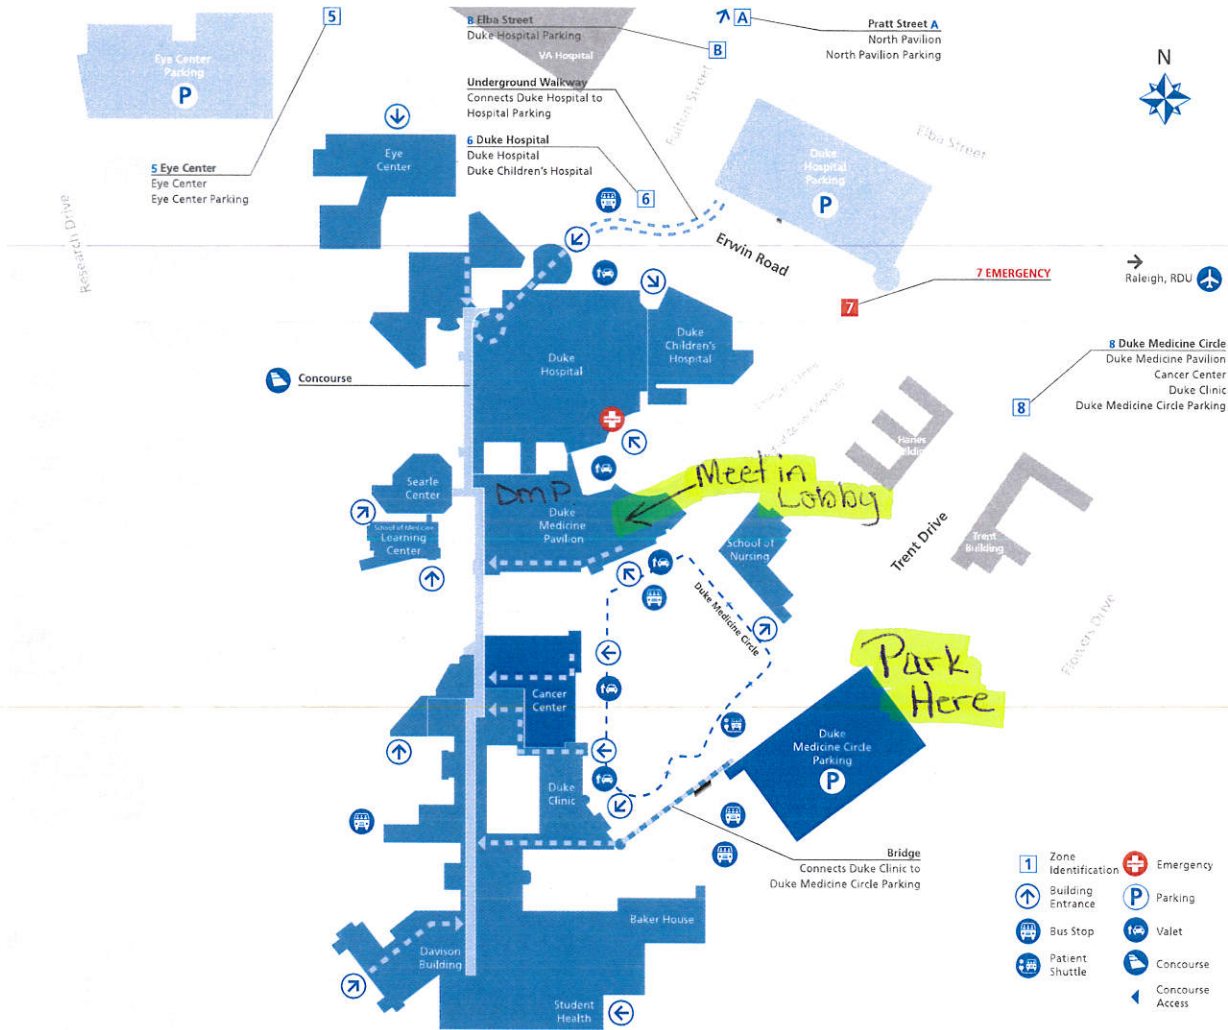

Duke University Medical Center Campus Map

Directions to Duke Medicine Circle

From Greensboro and points west

- From I-85, take Exit 172—NC 147 South.
- From NC 147, take Exit 15B—Fulton Street. Turn right onto Fulton Street.
- Turn left onto Erwin Road.
- Turn right onto Trent Drive. You will see signs referencing Zone 8.
- Trent Drive becomes Duke Medicine Circle.
- The Duke Medicine Circle parking garage is located at 302 Trent Drive, about 1/10 mile after you make the turn onto Trent Drive.

Directions to Duke Medicine Circle

From Richmond and points north

- From I-85, take Exit 174B—Hillandale Road. Turn left onto Hillandale Road.
- Drive 1.5 miles south and continue without turning as Hillandale Road becomes Fulton Street.
- Turn left onto Erwin Road.
- Turn right onto Trent Drive. You will see signs referencing Zone 8.
- Trent Drive becomes Duke Medicine Circle.
- The Duke Medicine Circle parking garage is located at 302 Trent Drive, about 1/10 mile after you make the turn onto Trent Drive.

From RDU Airport, Raleigh, and points east

- From I-40, take Exit 279B—NC 147 North.
- From NC 147, take Exit 15A—Elba Street/Trent Drive.
- At the top of the ramp, turn left onto Trent Drive. You will see signs referencing Zone 8.
- Trent Drive becomes Duke Medicine Circle.
- The Duke Medicine Circle parking garage is located at 302 Trent Drive, about 1/10 mile after you make the turn onto Trent Drive.

From Fayetteville and points south

- From I-95 N, take Exit 81—1-40 W toward Raleigh.
- Take Exit 279B to merge onto NC 147 N toward Durham.
- From NC 147, take Exit 15A for Elba Street/Trent Drive.
- At the top of the ramp, turn left onto Trent Drive. You will see signs referencing Zone 8.
- Trent Drive becomes Duke Medicine Circle.
- The Duke Medicine Circle parking garage is located at 302 Trent Drive, about 1/10 mile after you make the turn onto Trent Drive.